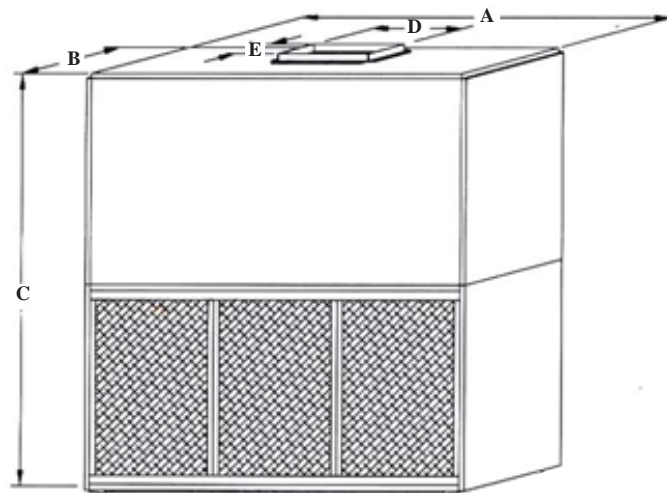

For model : AHW-006V ~ AHW-020V