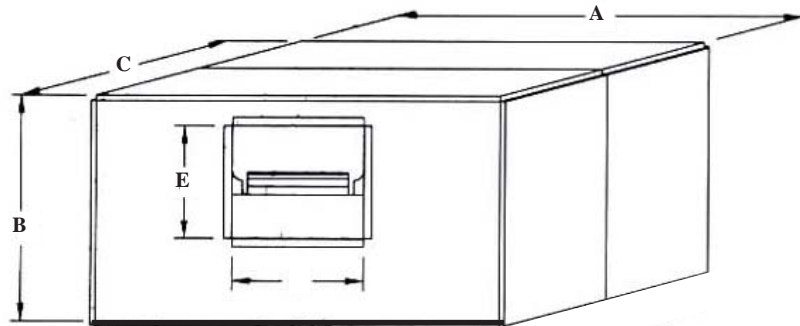

For model : AHW-006H ~ AHW-020H